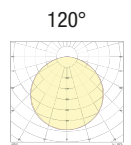

MADE IN ITALY